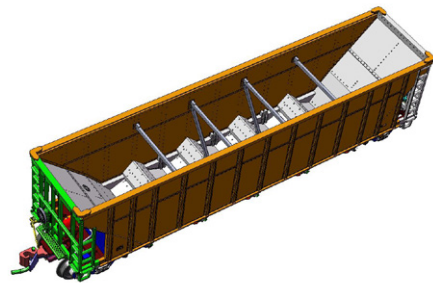

AUTOFLOOD III RAPID DISCHARGE HOPPER

Gulf Power Company - GLFX

Item #
6-Pack #1 Single Car
538011 538011A

Road #
8001, 8017, 8022, 8035, 8047, 8053
(Single car randomly selected from these numbers)

Item #
6-Pack #3 Single Car
538013 538013A

Road #
8099, 8103, 8109, 8116, 8121, 8125
(Single car randomly selected from these numbers)

Item #
6-Pack #2 Single Car
538012 169012A

Road #
8058, 8062, 8070, 8076, 8085, 8092
(Single car randomly selected from these numbers)

Item #
6-Pack #4 No single cars
538014 Order in multiples of 6 only
Unnumbered

GATX Corporation - GGPX

Item #
6-Pack #1 Single Car
538015 538015A

Road #
1752, 1734, 1746, 1767, 1779, 1783
(Single car randomly selected from these numbers)

Item #
6-Pack #3 Single Car
538017 538017A

Road #
1739, 1757, 1788, 1817, 1802, 1811
(Single car randomly selected from these numbers)

Item #
6-Pack #2 Single Car
538016 538016A

Road #
1795, 1801, 1814, 1820, 1808, 1776
(Single car randomly selected from these numbers)

Item #
6-Pack #4 No single cars
538018 Order in multiples of 6 only
Unnumbered

Western Resources, Inc. - KPLX

Item #
6-Pack #1 Single Car
538019 538019A

Road #
6115, 6101, 6123, 6134, 6148, 6152
(Single car randomly selected from these numbers)

Item #
6-Pack #3 Single Car
538021 538021A

Road #
6222, 6109, 6113, 6128, 6137, 6142
(Single car randomly selected from these numbers)

Item #
6-Pack #2 Single Car
538020 538020A

Road #
6163, 6177, 6184, 6193, 6202, 6219
(Single car randomly selected from these numbers)

Item #
6-Pack #4 No single cars
538022 Order in multiples of 6 only
Unnumbered

Carolina Power & Light - PGNX

Item #
6-Pack #1 Single Car
538023 538023A

Road #
1100, 1111, 1119, 1125, 1132, 1144
(Single car randomly selected from these numbers)

Item #
6-Pack #3 Single Car
538025 538025A