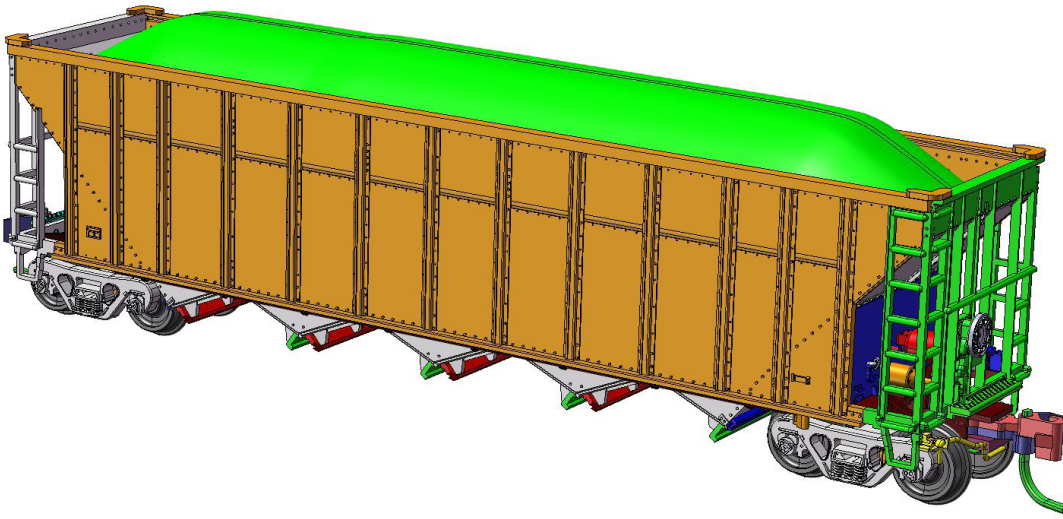

This important commodity is best transported across the country by rail. That's where the AutoFlood III rapid discharge hopper car enters the conversation.

Production began on these all-aluminum body railcars in 2004. What followed was thousands of orders for these rapid discharge hoppers, which have traversed almost all of North America. With millions of tons of coal per year being mined and hauled out of various locations across the continent, you would be hard pressed to not have seen one of these prototype cars in a modern day coal train.

This 4200 cubic foot, exterior post prototype (not to be confused with other types of prototype exterior-post or interior post models) is primarily used as a rapid discharge car, which can unload their cargo in a matter of seconds via the bottom bay doors. However, the car can also be equipped with a rotary coupler at the A end of the car (or on both ends on double-rotary cars), as indicated by the color blocks on the cars' ends, for either bottom discharge or rotary unloading based on the infrastructure at the final processing facility.

The AutoFlood III Coal Hopper features:

- Die-cast frame and floor for optimum car weight
- Full interior rivet and K-member details
- Super-detailed end cages including air and brake piping
- Barber S-2 100-ton Trucks with metal wheels
- Hopper bays feature highly-detailed outlet gates
- Separately applied end cross-over platforms
- Separately applied uncoupling levers
- Accurate paint and lettering
- Removable coal load included
- Multiple road numbers available for each scheme
- Available in singles or multi-packs*
- Multi-packs boxed for individual sale

RAPIDO

AUTOFLOOD III RAPID DISCHARGE HOPPER

BNSF Railway - BNSF

Item #
6-Pack #1
538001 Single Car
538001A

Road #
652830, 652855, 652884, 652900, 652921, 652954
(Single car randomly selected from these numbers)