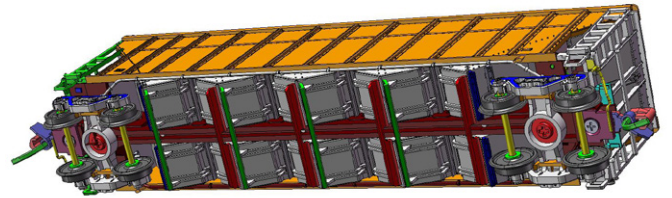

AUTOFLOOD III RAPID DISCHARGE HOPPER

Gulf Power Company - GLFX

Item #
6-Pack #1 Single Car
538011 538011A

Road #
8001, 8017, 8022, 8035, 8047, 8053
(Single car randomly selected from these numbers)

Item #
6-Pack #3 Single Car
538013 538013A

Road #
8099, 8103, 8109, 8116, 8121, 8125
(Single car randomly selected from these numbers)

Item #
6-Pack #2 Single Car
538012 169012A

Road #
8058, 8062, 8070, 8076, 8085, 8092
(Single car randomly selected from these numbers)

Item #
6-Pack #4 No single cars
538014 Order in multiples of 6 only
Unnumbered

GATX Corporation - GGPX

Item #
6-Pack #1 Single Car
538015 538015A

Road #
1752, 1734, 1746, 1767, 1779, 1783
(Single car randomly selected from these numbers)

Item #
6-Pack #3 Single Car
538017 538017A

Road #
1739, 1757, 1788, 1817, 1802, 1811
(Single car randomly selected from these numbers)

Item #
6-Pack #2 Single Car
538016 538016A

Road #
1795, 1801, 1814, 1820, 1808, 1776
(Single car randomly selected from these numbers)

Item #
6-Pack #4 No single cars
538018 Order in multiples of 6 only
Unnumbered

Western Resources, Inc. - KPLX

Item #
6-Pack #1 Single Car
538019 538019A

Road #
6115, 6101, 6123, 6134, 6148, 6152
(Single car randomly selected from these numbers)

Item #
6-Pack #3 Single Car
538021 538021A

Road #
6222, 6109, 6113, 6128, 6137, 6142
(Single car randomly selected from these numbers)

Item #
6-Pack #2 Single Car
538020 538020A

Road #
6163, 6177, 6184, 6193, 6202, 6219
(Single car randomly selected from these numbers)

Item #
6-Pack #4 No single cars
538022 Order in multiples of 6 only
Unnumbered

Carolina Power & Light - PGNX

Item #
6-Pack #1 Single Car
538023 538023A

Road #
1100, 1111, 1119, 1125, 1132, 1144
(Single car randomly selected from these numbers)

Item #
6-Pack #3 Single Car
538025 538025A